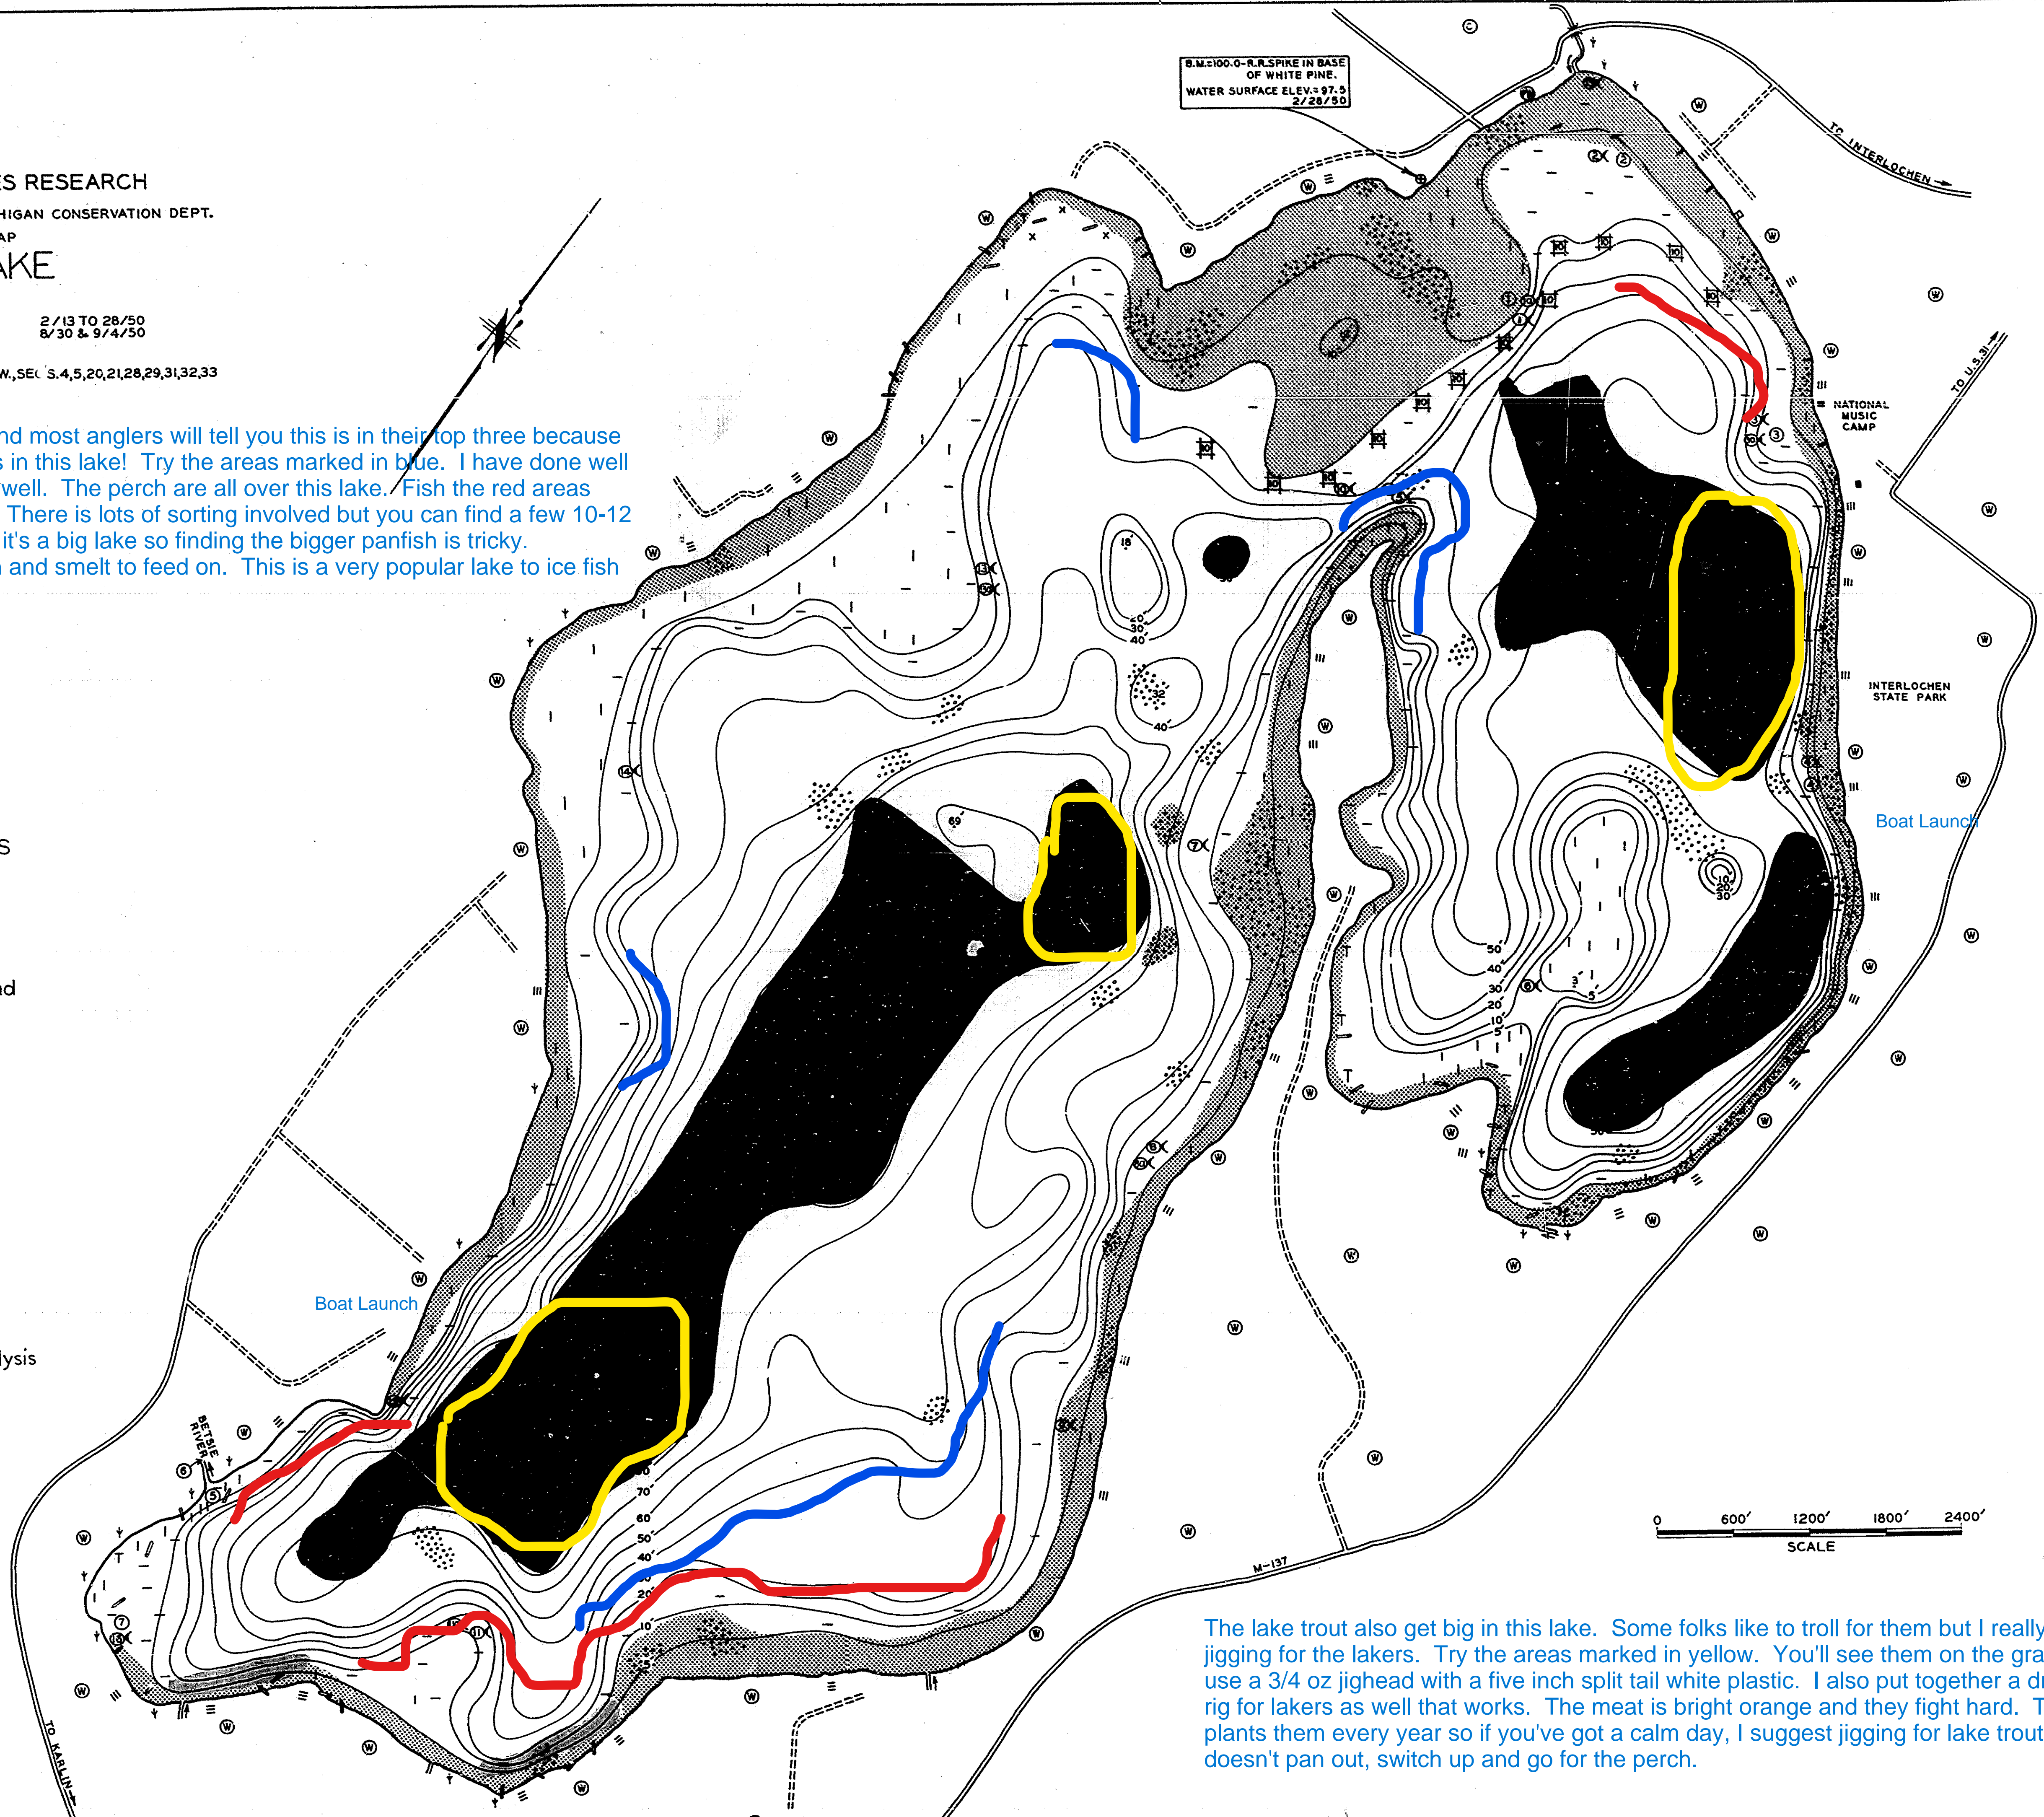

INSTITUTE FOR FISHERIES RESEARCH
 DIVISION OF FISHERIES MICHIGAN CONSERVATION DEPT.
 LAKE INVENTORY MAP
GREEN LAKE
 AREA 2000 ACRES
 MARGINAL SURVEY AND SOUNDINGS 2/13 TO 28/50
 INVENTORY 8/30 & 9/4/50
 GRAND TRAVERSE COUNTY T. 25-26 N., R. 12 W., SEC. 4, 5, 20, 21, 28, 29, 31, 32, 33

I've fished this lake in a few bass tournaments and most anglers will tell you this is in their top three because there are huge largemouth and smallmouth bass in this lake! Try the areas marked in blue. I have done well drop shooting with plastics over deeper water as well. The perch are all over this lake. Fish the red areas with crawler chunks and you'll see what I mean. There is lots of sorting involved but you can find a few 10-12 inchers too. There are lots of small bluegills but it's a big lake so finding the bigger panfish is tricky. The pike can grow big as they have lots of perch and smelt to feed on. This is a very popular lake to ice fish and pike is definitely a sought after fish.

LEGEND

- BOTTOM**
- Sand
 - Marl
 - Pulpy peat
 - Detritus
 - Gravel x Trash
 - Deadheads
- OUTLINE & CONTOURS**
- Shoreline
 - Contours
- SHORE FEATURES**
- Slope
 - Improved road
 - Unimproved road
 - Brush
 - Wooded
 - Partly wooded
 - Cultivated
 - Inlet
 - Outlet
 - Bridge
 - Dock
 - Boathouse
- VEGETATION**
- Emergent
 - Submergent
 - Floating
- STATIONS**
- Vegetation
 - Temp, chem, analysis
 - Fish sample
 - Brush shelters